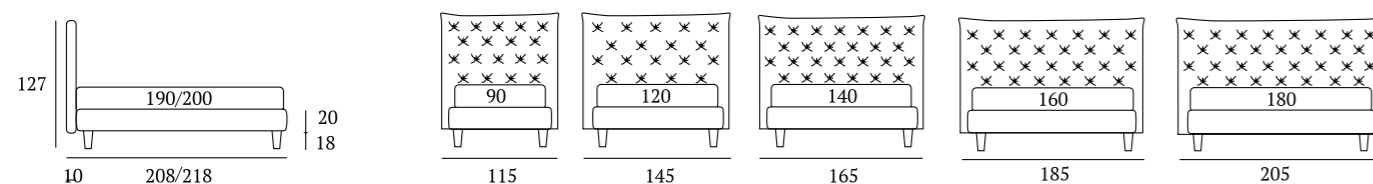

Tender Lift

DI SERIE:
Piede in legno **Conic** h cm 18, colore wengè

OPTIONAL:
Piedi in legno **Conic, Classic** h cm 18, colori bianco, naturale, wengè
Piedi in metallo **Fine, Peak, Lux** h cm 18, finiture cromo, bianco, manganese

AS STANDARD:
Conic wooden foot H 18 cm, colour: wenge

OPTIONALS:
Conic, Classic wooden feet H 18 cm, colours: white, natural, wenge
Fine, Peak, Lux metal feet H 18 cm, finishes: chrome, white, manganese

PIEDI IN LEGNO

Piede Cubic
H cm 6 -10-14-18,
colori wengè, naturale,
bianco, grigio

*Cubic foot
H 6-10-14-18 cm,
colours: wenge, natural,
white, grey*

Piede Conic H cm 14-18,
colori wengè, naturale,
bianco

*Conic foot H 14-18 cm,
colours: wenge, natural,
white*

Piede Classic H cm 10,
colori wengè, naturale,
bianco

*Classic foot H 10 cm,
colours: wenge, natural,
white*

Piede Classic H cm 14-18,
colori wengè, naturale,
bianco

*Classic foot H 14-18 cm,
colours: wenge, natural,
white*

PIEDI IN METALLO

Piede Fine H cm 14-18,
finiture cromo, bianco,
manganese

*Fine foot H 14-18 cm,
finishes: chrome, white,
manganese*

Piede Peak H cm 14-18,
finiture cromo, bianco,
manganese

*Peak foot H 14-18 cm,
finishes: chrome, white,
manganese*

Piede Lux H cm 18,
finiture cromo, bianco,
manganese

*Lux foot H 18 cm,
finishes: chrome, white,
manganese*

RUOTE

Ruota Carry H cm 8

Carry wheel, H 8 cm