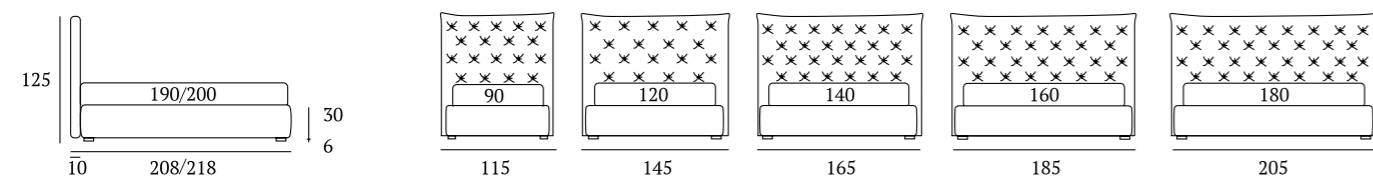

Tender

DI SERIE:
Piede in legno **Cubic** h cm 6, colore wengè

OPTIONAL:
Piede in legno **Cubic** h cm 6-10, colori bianco, naturale, grigio, wengè
Piede in legno **Classic** h cm 10, colori bianco, naturale, wengè
Ruote **Carry**

AS STANDARD:
Cubic wooden foot H 6 cm, colour: wenge

AS STANDARD:
Cubic wooden foot H 6-10 cm, colours: white, natural, grey, wenge
Classic wooden foot H 10 cm, colours: white, natural, wenge
Carry wheels

AS STANDARD:
Conic wooden foot H 18 cm, colour: wenge

OPTIONALS:
Conic, Classic wooden feet H 18 cm, colours: white, natural, wenge
Fine, Peak, Lux metal feet H 18 cm, finishes: chrome, white, manganese

*Peak foot H 14-18 cm,
finishes: chrome, white,
manganese*

Piede Lux H cm 18,
finiture cromo, bianco,
manganese

*Lux foot H 18 cm,
finishes: chrome, white,
manganese*

RUOTE

Ruota Carry H cm 8

Carry wheel, H 8 cm