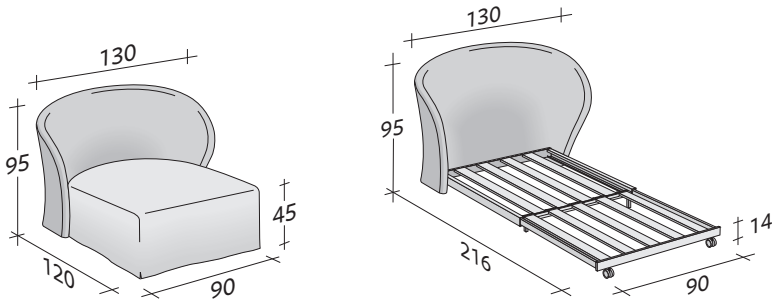

CÉLINE

design Riccardo Giovanetti
2011

Céline, roomy, deep and cozy, is an armchair-chaise longue that can be rapidly transformed into a comfortable single bed (mattress size 90x200 cm.) or a large sofa that can be rapidly transformed into a double bed (mattress size 160x200 cm.).

Both versions are available with completely removable cover in fabric or Ecopelle, or in a special quilted and padded cover.

The cover can be in one color or in choice of two colors of the same fabric: one for the external cover of the backrest and the sides of the seat cover, the other for the internal part of the backrest and the upper part of the seat cover.

Both versions can be fitted with a Memoform or Special mattress that folds and unfolds on the pull out fixed slats frame fitted with wheels when you need to transform the armchair into a single bed and the small sofa into a double bed.

CÉLINE
design Riccardo Giovanetti 2011

OUTER SIZES
BASES AND MATTRESS SUPPORT

SIZE IN CM.

SLATTED BASE